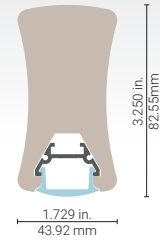

TIGA

0400 (LM40000)

Wood Series

Dimensional drawing

Go for the warmth of the natural essence of wood. Liven up your spaces with our ecological lighting fixtures made of recycled wood from Quebec. Choose the **TIGA** and use the ceiling canopy of our 7900 series to give it style.

Options

Features

- Designed to give a uniform light without hot spots* with an optiflex lens and a strip or PCB of 120 LEDs per meter or more.
- Custom length by sections of 2 to 144 inches (3.6m).
- Application guide for 10mm (3/8-inch) LED strip or less.
- The insert is made of ALCOA aluminum alloy 6063 T-5 increasing heat dissipation.
- Available in natural or oiled finishes or with custom shades and types of wood.

LED strip compatibility

Compatible with LED strips up to **14mm** wide.

- B3528-xxV-60 - 8mm - 4.8W (95 lm/ft)
- B3528-xxV-120 - 8mm - 9.6W (220 lm/ft)
- B3528-xxV - 120H - 5mm - 9.6W (220 lm/ft)
- B3528-24V - 180H - 5mm - 14.4W (288 lm/ft)
- B3528-xxV-240 - 14mm - 19.5W (410 lm/ft)
- B5050-xxV-60 - 10mm - 14.4W (407 lm/ft)
- B5050-xxV-72 - 10mm - 17.8W (488 lm/ft)

TIGA

Components and accessories

Wood Series

PROFILE	LENSES	ENDCAPS	BRACKETS	ACCESSORIES	LENGTH
 <p>TIGA wood enclosure 0400 (LM40000)</p>	 <p>9000 Clear 9547 (LM22960-7)</p>	 <p>TIGA, Stainless Steel 0410 (LM40410)</p>	 <p>Wood Suspension 2-Kit 9009 (LM49009)</p>	 <p>Heatsink Insert, Alu 0499 (LM40499)</p>	<p>Custom length by sections of 2 to 144 inches (3.6m).</p>
	 <p>9000 Optiflex 9541 (LM22960-1)</p>				
	 <p>9000 Opal 9543 (LM22960-3)</p>				
0400					
PROFILE	LENS	ENDCAPS	BRACKETS	ACCESSORIES	LENGTH